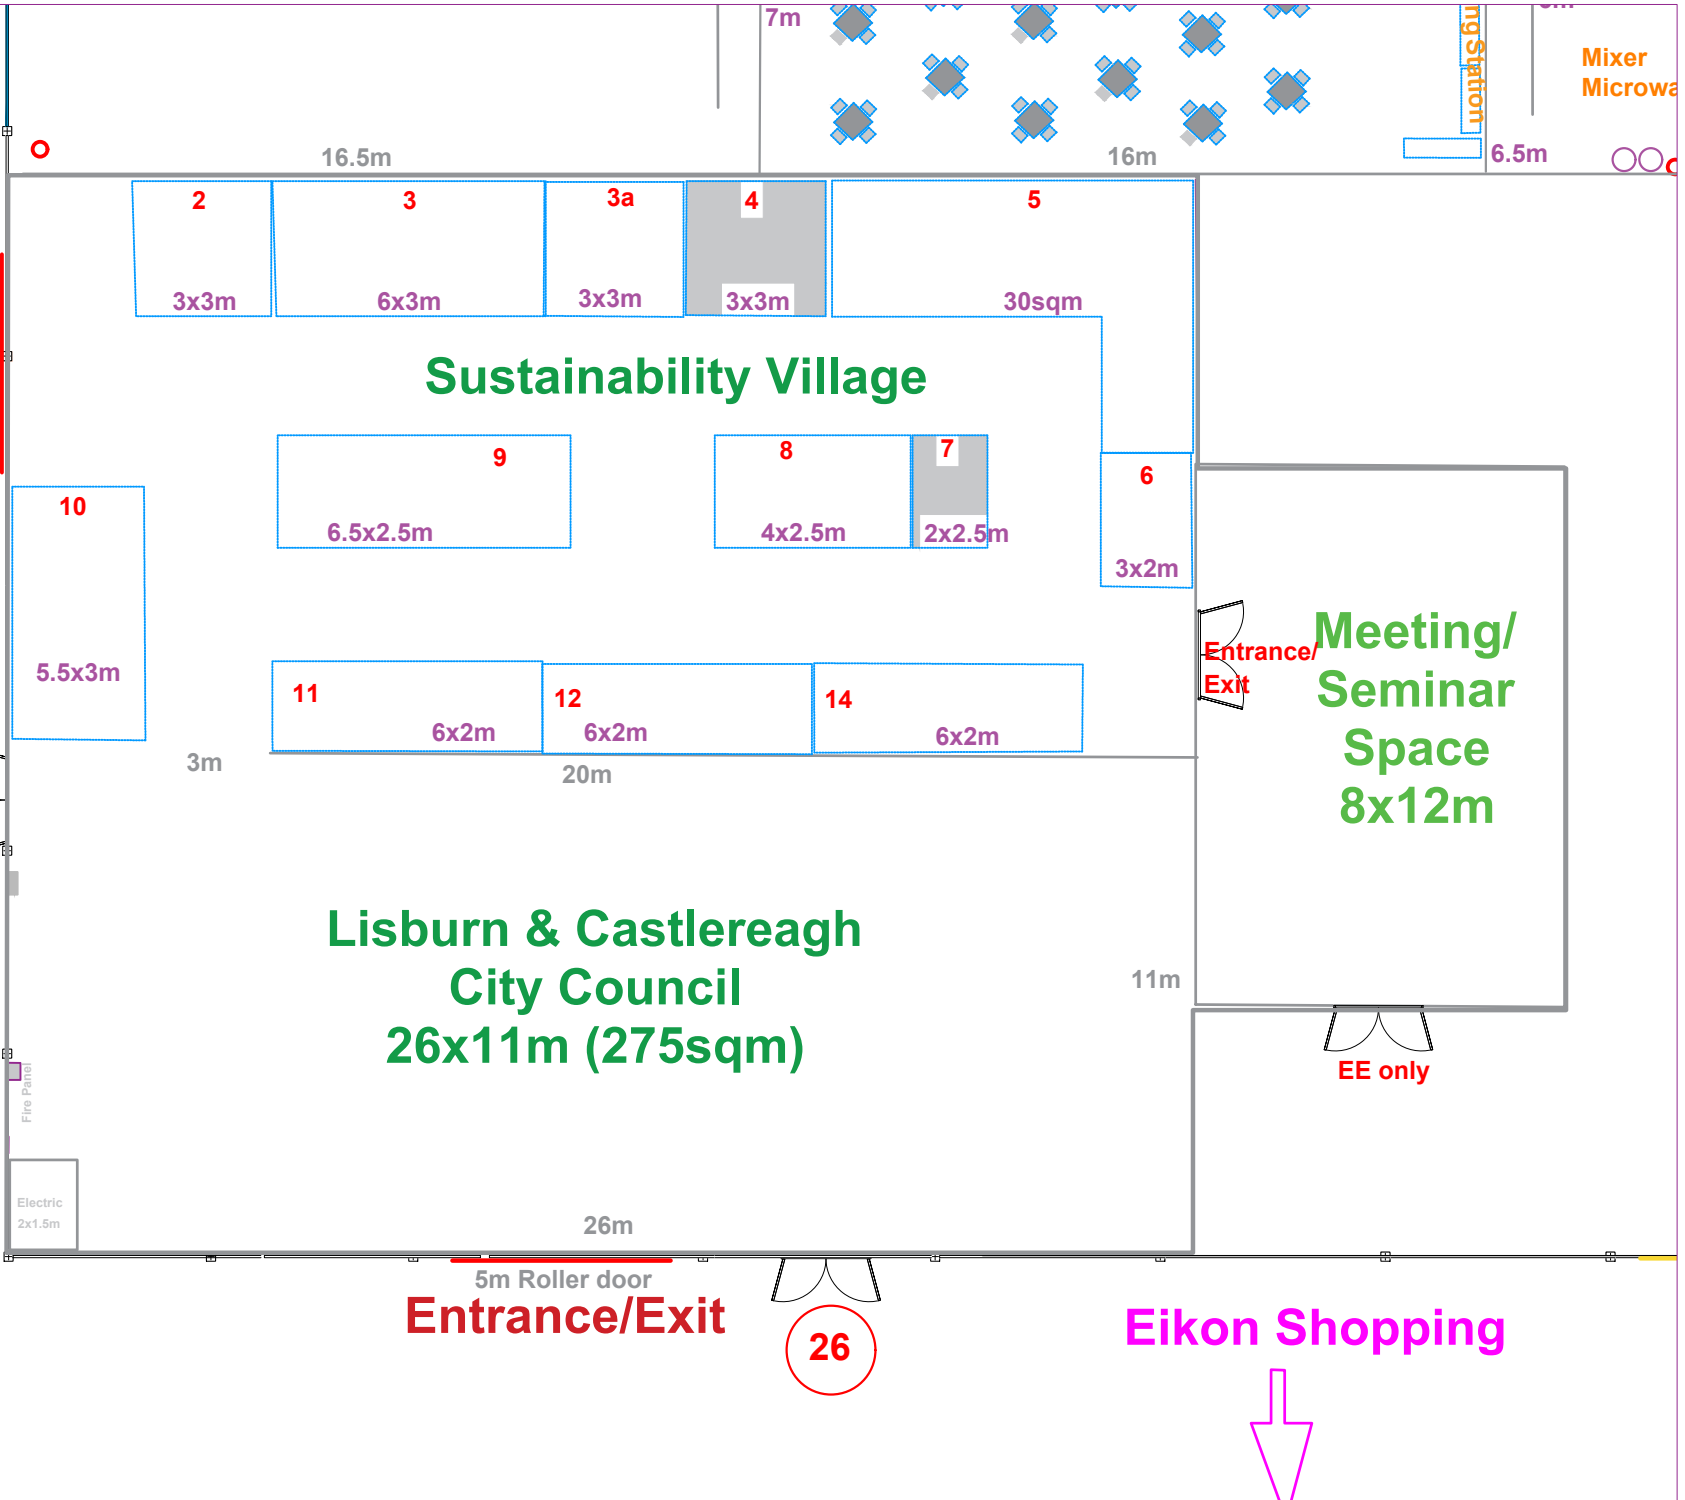

Entrance/Exit

5m Roller Door

Balmoral Way

Entrance/Exit

27

Lisburn & Castlereagh City Council
26x11m (275sqm)

Sustainability Village

Meeting/
Seminar
Space
8x12m

Entrance/Exit

26

Eikon Shopping

EE only

Entrance/
Exit

Mixer
Microwave

Meeting Station

7m