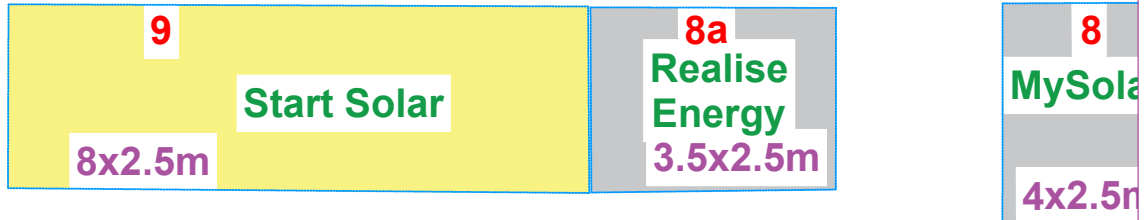

Wi

Plates

16.5m

# Sustainability Village

3m

20m

5m  
Roller  
Door

Entrance/Exit

Balmoral  
Way

Entrance/Exit

# Visit Lisburn Castlereagh

26x11m (275sqm)