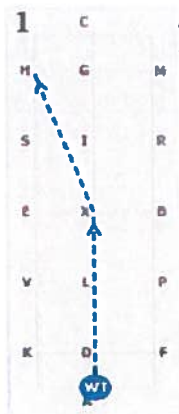

DressageDiagrams.com

BALMORAL 2014 4 YEAR OLD YOUNG EVENT HORSE TEST
[20x60]

1	AX XH	Working trot Working trot
2	HC C	Working trot Circle right 20 metres
3	CME	Working trot
4	E	Circle left 20 metres
5	EVK bet. K&A	Working trot Working canter
6	A AP	Circle left 20 metres Working canter
7	PX XSH	Working canter Working trot
8	bet. H&C	Working canter
9	C CM bet. M&R	Circle right 20 metres Working canter Working trot
10	bet. R&B BK	Medium walk Free walk on a long rein
11	KA AD D	Medium walk Medium walk Halt immobility salute

DressageDiagrams.com

BALMORAL 2014 4 YEAR OLD YOUNG EVENT HORSE TEST
[20x60, viewed from A end]

page 1 of 2

AX. Working trot
XH. Working trot

HC Working trot
C Circle right 20 metres

CME Working trot

E Circle left 20 metres

EVK Working trot
bet K&A Working canter

A Circle left 20 metres
AP Working canter

Printed 05/03/14 C

DressageDiagrams.com

BALMORAL 2014 4 YEAR OLD YOUNG EVENT HORSE TEST

page 2 of 2

PX Working canter
XSH Working trot