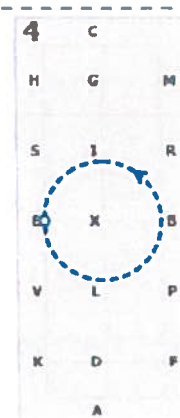

DressageDiagrams.com

BALMORAL 2014 4 YEAR OLD YOUNG EVENT HORSE TEST
[20x60]

1	AX XH	Working trot Working trot
2	HC C	Working trot Circle right 20 metres
3	CME	Working trot
4	E	Circle left 20 metres
5	EVK bet. K&A	Working trot Working canter
6	A AP	Circle left 20 metres Working canter
7	PX XSH	Working canter Working trot
8	bet. H&C	Working canter
9	C CM bet. M&R	Circle right 20 metres Working canter Working trot
10	bet. R&B BK	Medium walk Free walk on a long rein
11	KA AD D	Medium walk Medium walk Halt immobility salute

DressageDiagrams.com

BALMORAL 2014 4 YEAR OLD YOUNG EVENT HORSE TEST
[20x60, viewed from A end]

page 1 of 2

AX. Working trot
XH. Working trot

HC Working trot
C Circle right 20 metres

CME Working trot

E Circle left 20 metres

EVK Working trot
bet K&A Working canter

A Circle left 20 metres
AP Working canter

Printed 05/03/14 C

DressageDiagrams.com

BALMORAL 2014 4 YEAR OLD YOUNG EVENT HORSE TEST

page 2 of 2

PX Working canter
XSH Working trot