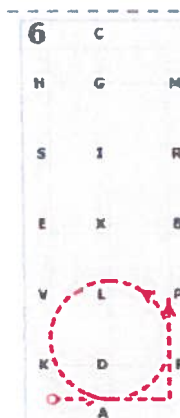

DressageDiagrams.com

BALMORAL 2014 4 YEAR OLD YOUNG EVENT HORSE TEST
[20x60]

1	AX XH	Working trot Working trot
2	HC C	Working trot Circle right 20 metres
3	CME	Working trot
4	E	Circle left 20 metres
5	EVK bet. K&A	Working trot Working canter
6	A AP	Circle left 20 metres Working canter
7	PX XSH	Working canter Working trot
8	bet. H&C	Working canter
9	C CM bet. M&R	Circle right 20 metres Working canter Working trot
10	bet. R&B BK	Medium walk Free walk on a long rein
11	KA AD D	Medium walk Medium walk Halt immobility salute

DressageDiagrams.com

BALMORAL 2014 4 YEAR OLD YOUNG EVENT HORSE TEST
[20x60, viewed from A end]

page 1 of 2

AX. Working trot
XH. Working trot

HC Working trot
C Circle right 20 metres

CME Working trot

E Circle left 20 metres

EVK Working trot
bet K&A Working canter

A Circle left 20 metres
AP Working canter

Printed 05/03/14 C

DressageDiagrams.com

BALMORAL 2014 4 YEAR OLD YOUNG EVENT HORSE TEST

page 2 of 2

PX Working canter
XSH Working trot