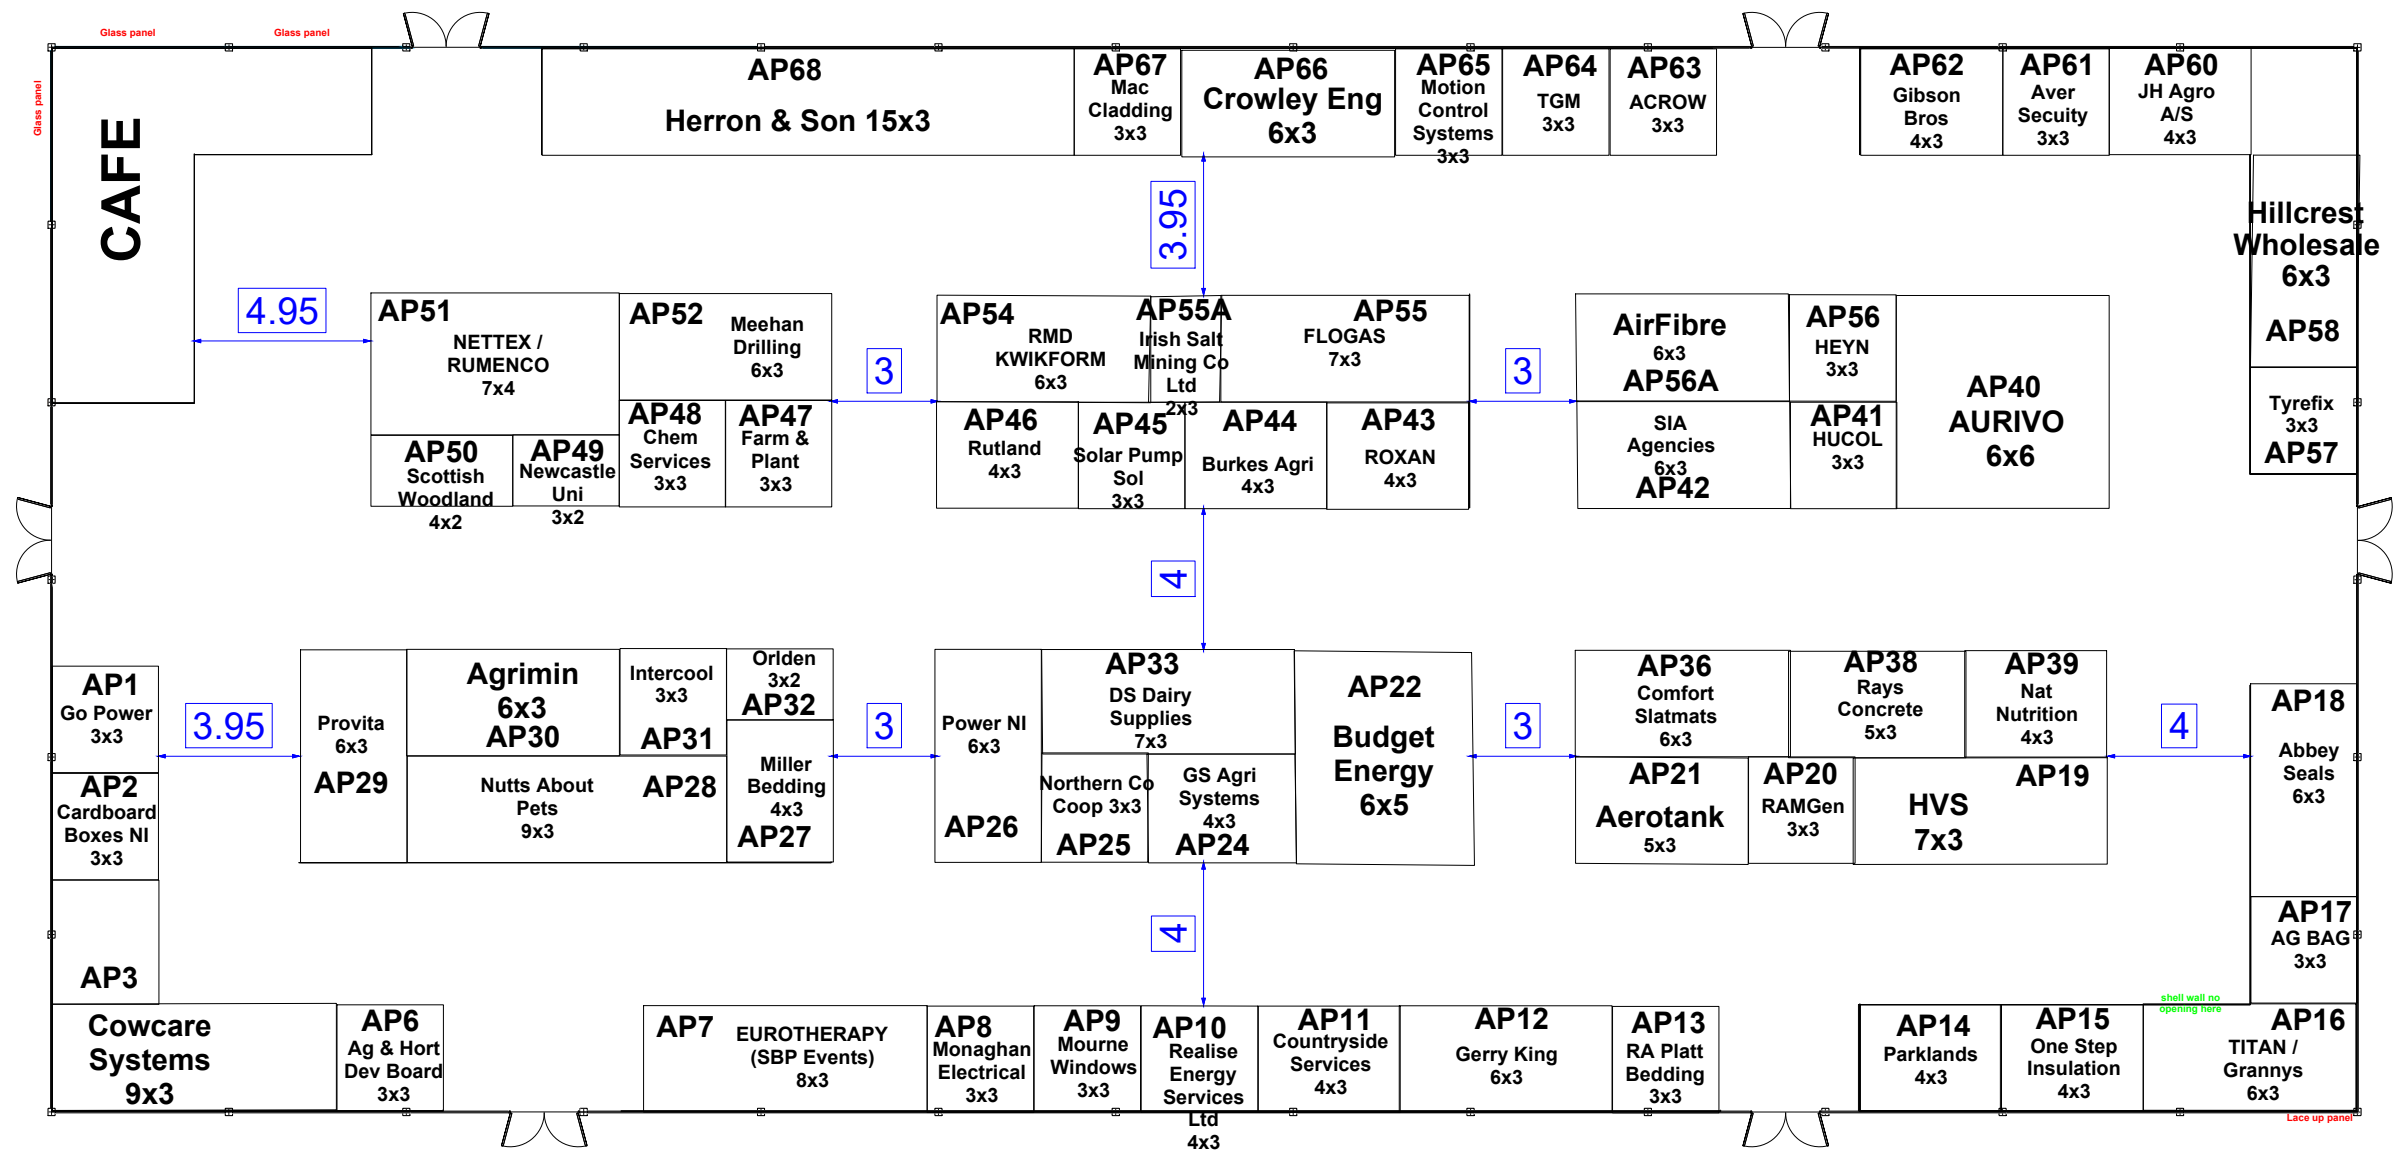

BALMORAL SHOW AGRI PAVILION 2018

CATTLE RING SIDE

Floor - 500kg per sqm

ROADWAY